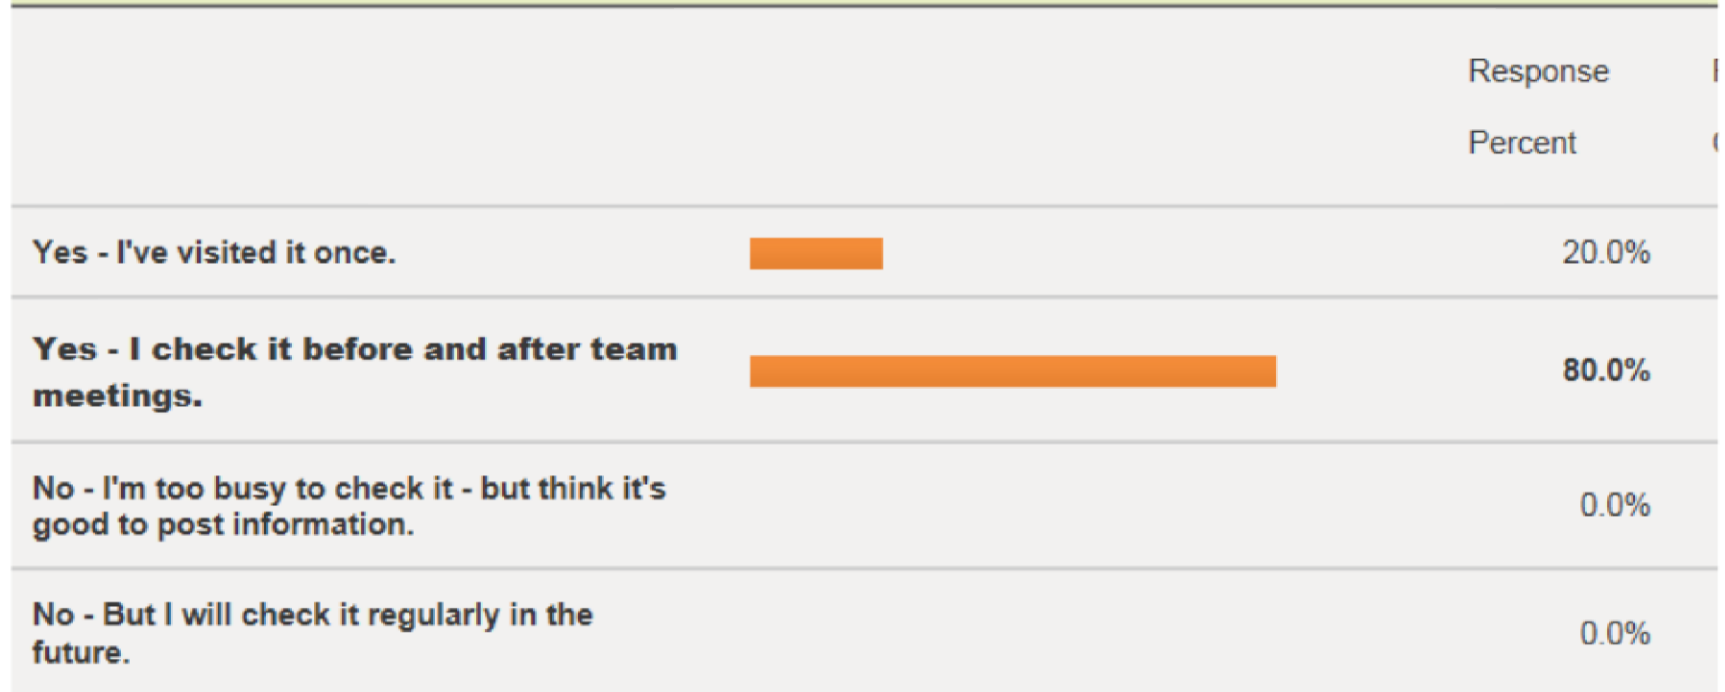

PAGE: 1

1. Have you viewed the Academic Plan Project Teams website?
(<http://mccacademicplanprojectteams.weebly.com>)

Create Chart

answered question

skipped question